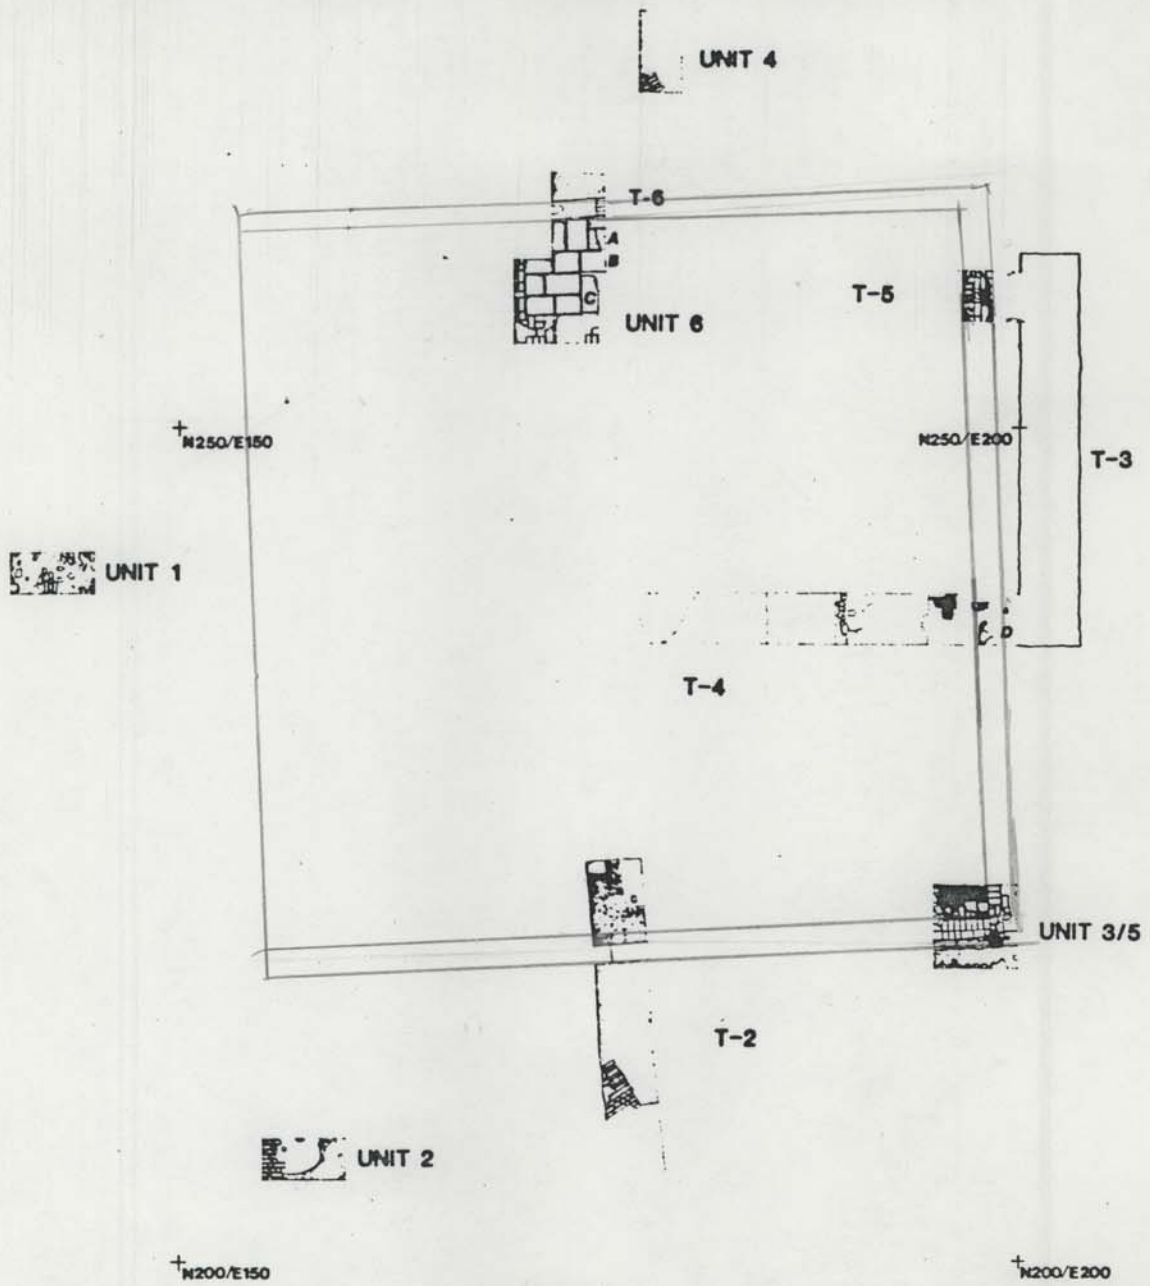

Figure 8.--Site Plan showing all Excavation Units

**DUMPHRIES COURTHOUSE**  
PRINCE WILLIAM COUNTY, VA  
44 PW 231  
SITE MAP

*Copied from 1st archaeological report (see library catalog) (1984)*

Figure 9.--Contour Map of the Courthouse Lots

Figure 10.--Details of the Courthouse Excavations

**DUMPHRIES COURTHOUSE**  
PRINCE WILLIAM COUNTY, VA  
44 PW 231  
DETAIL MAP