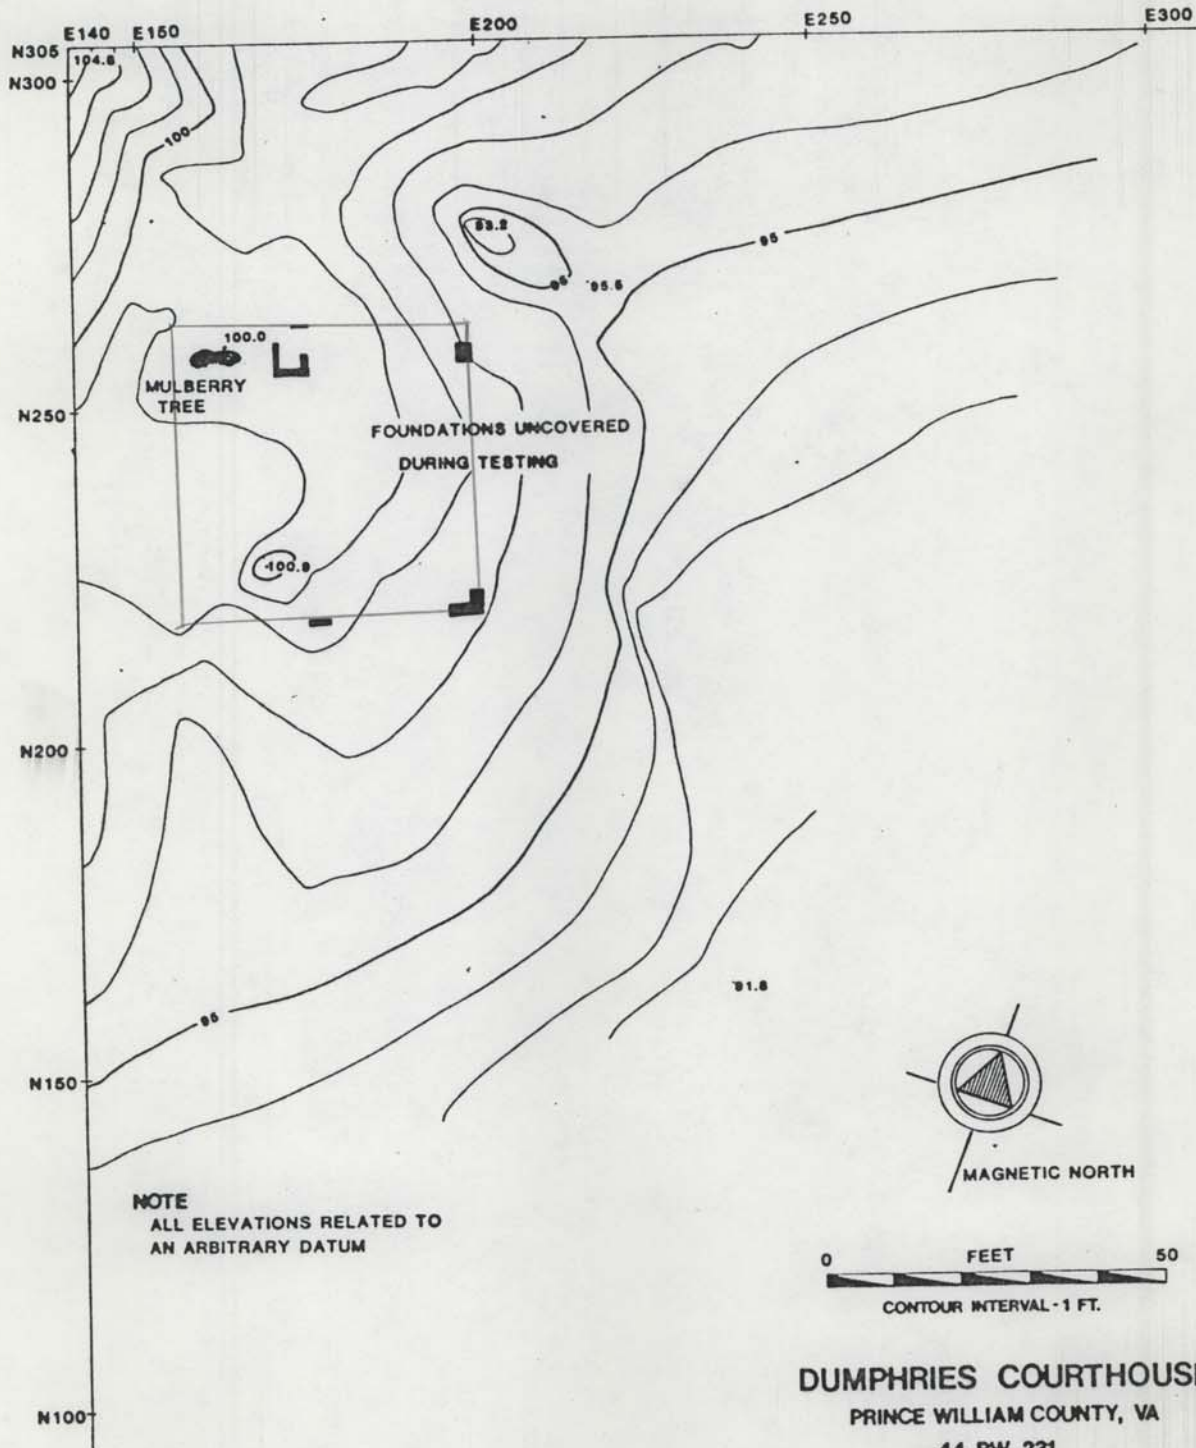

Figure 8.--Site Plan showing all Excavation Units

**DUMPHRIES COURTHOUSE**  
PRINCE WILLIAM COUNTY, VA  
44 PW 231  
SITE MAP

*Copied from 1st archaeological report (see library catalog) (1984)*

Figure 9.--Contour Map of the Courthouse Lots

Figure 10.--Details of the Courthouse Excavations

**DUMPHRIES COURTHOUSE**  
PRINCE WILLIAM COUNTY, VA  
44 PW 231  
DETAIL MAP