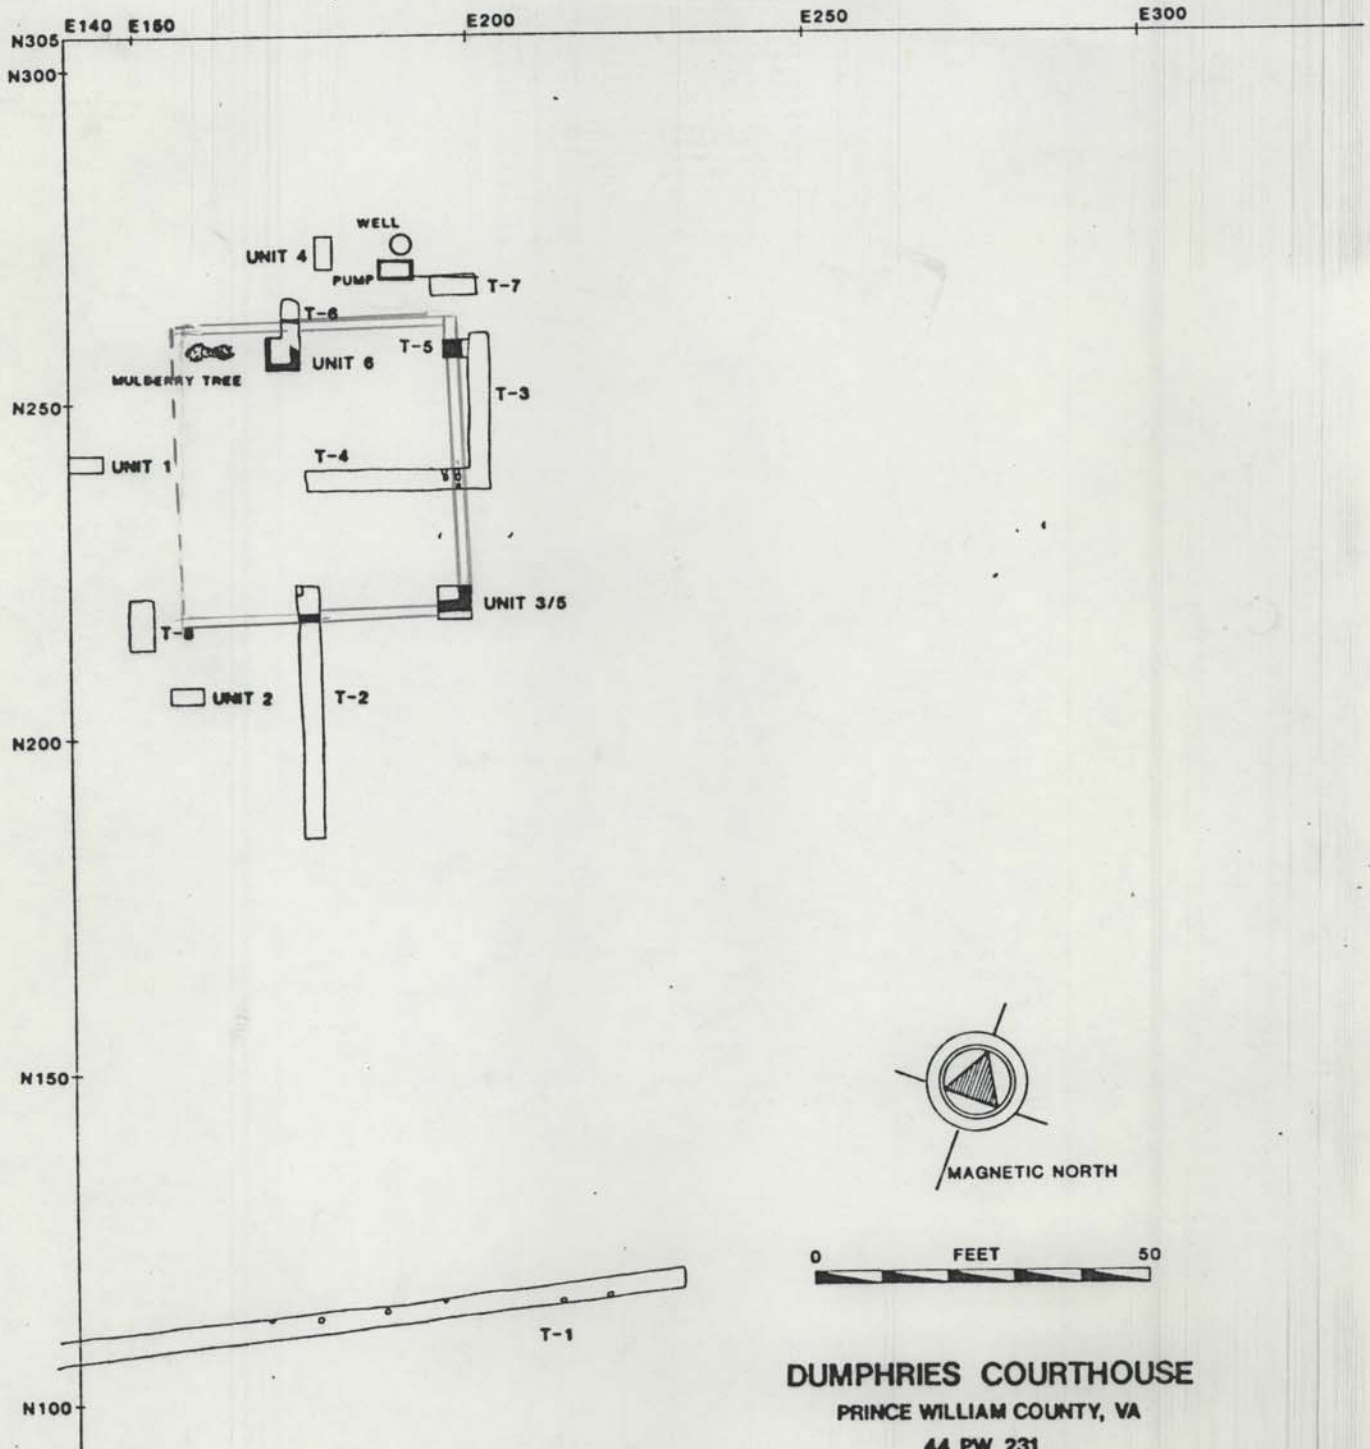

Figure 8.--Site Plan showing all Excavation Units

**DUMPHRIES COURTHOUSE**  
PRINCE WILLIAM COUNTY, VA  
44 PW 231  
SITE MAP

*Copied from 1st archaeological report (see library catalog) (1984)*

Figure 9.--Contour Map of the Courthouse Lots

Figure 10.--Details of the Courthouse Excavations

**DUMPHRIES COURTHOUSE**  
PRINCE WILLIAM COUNTY, VA  
44 PW 231  
DETAIL MAP